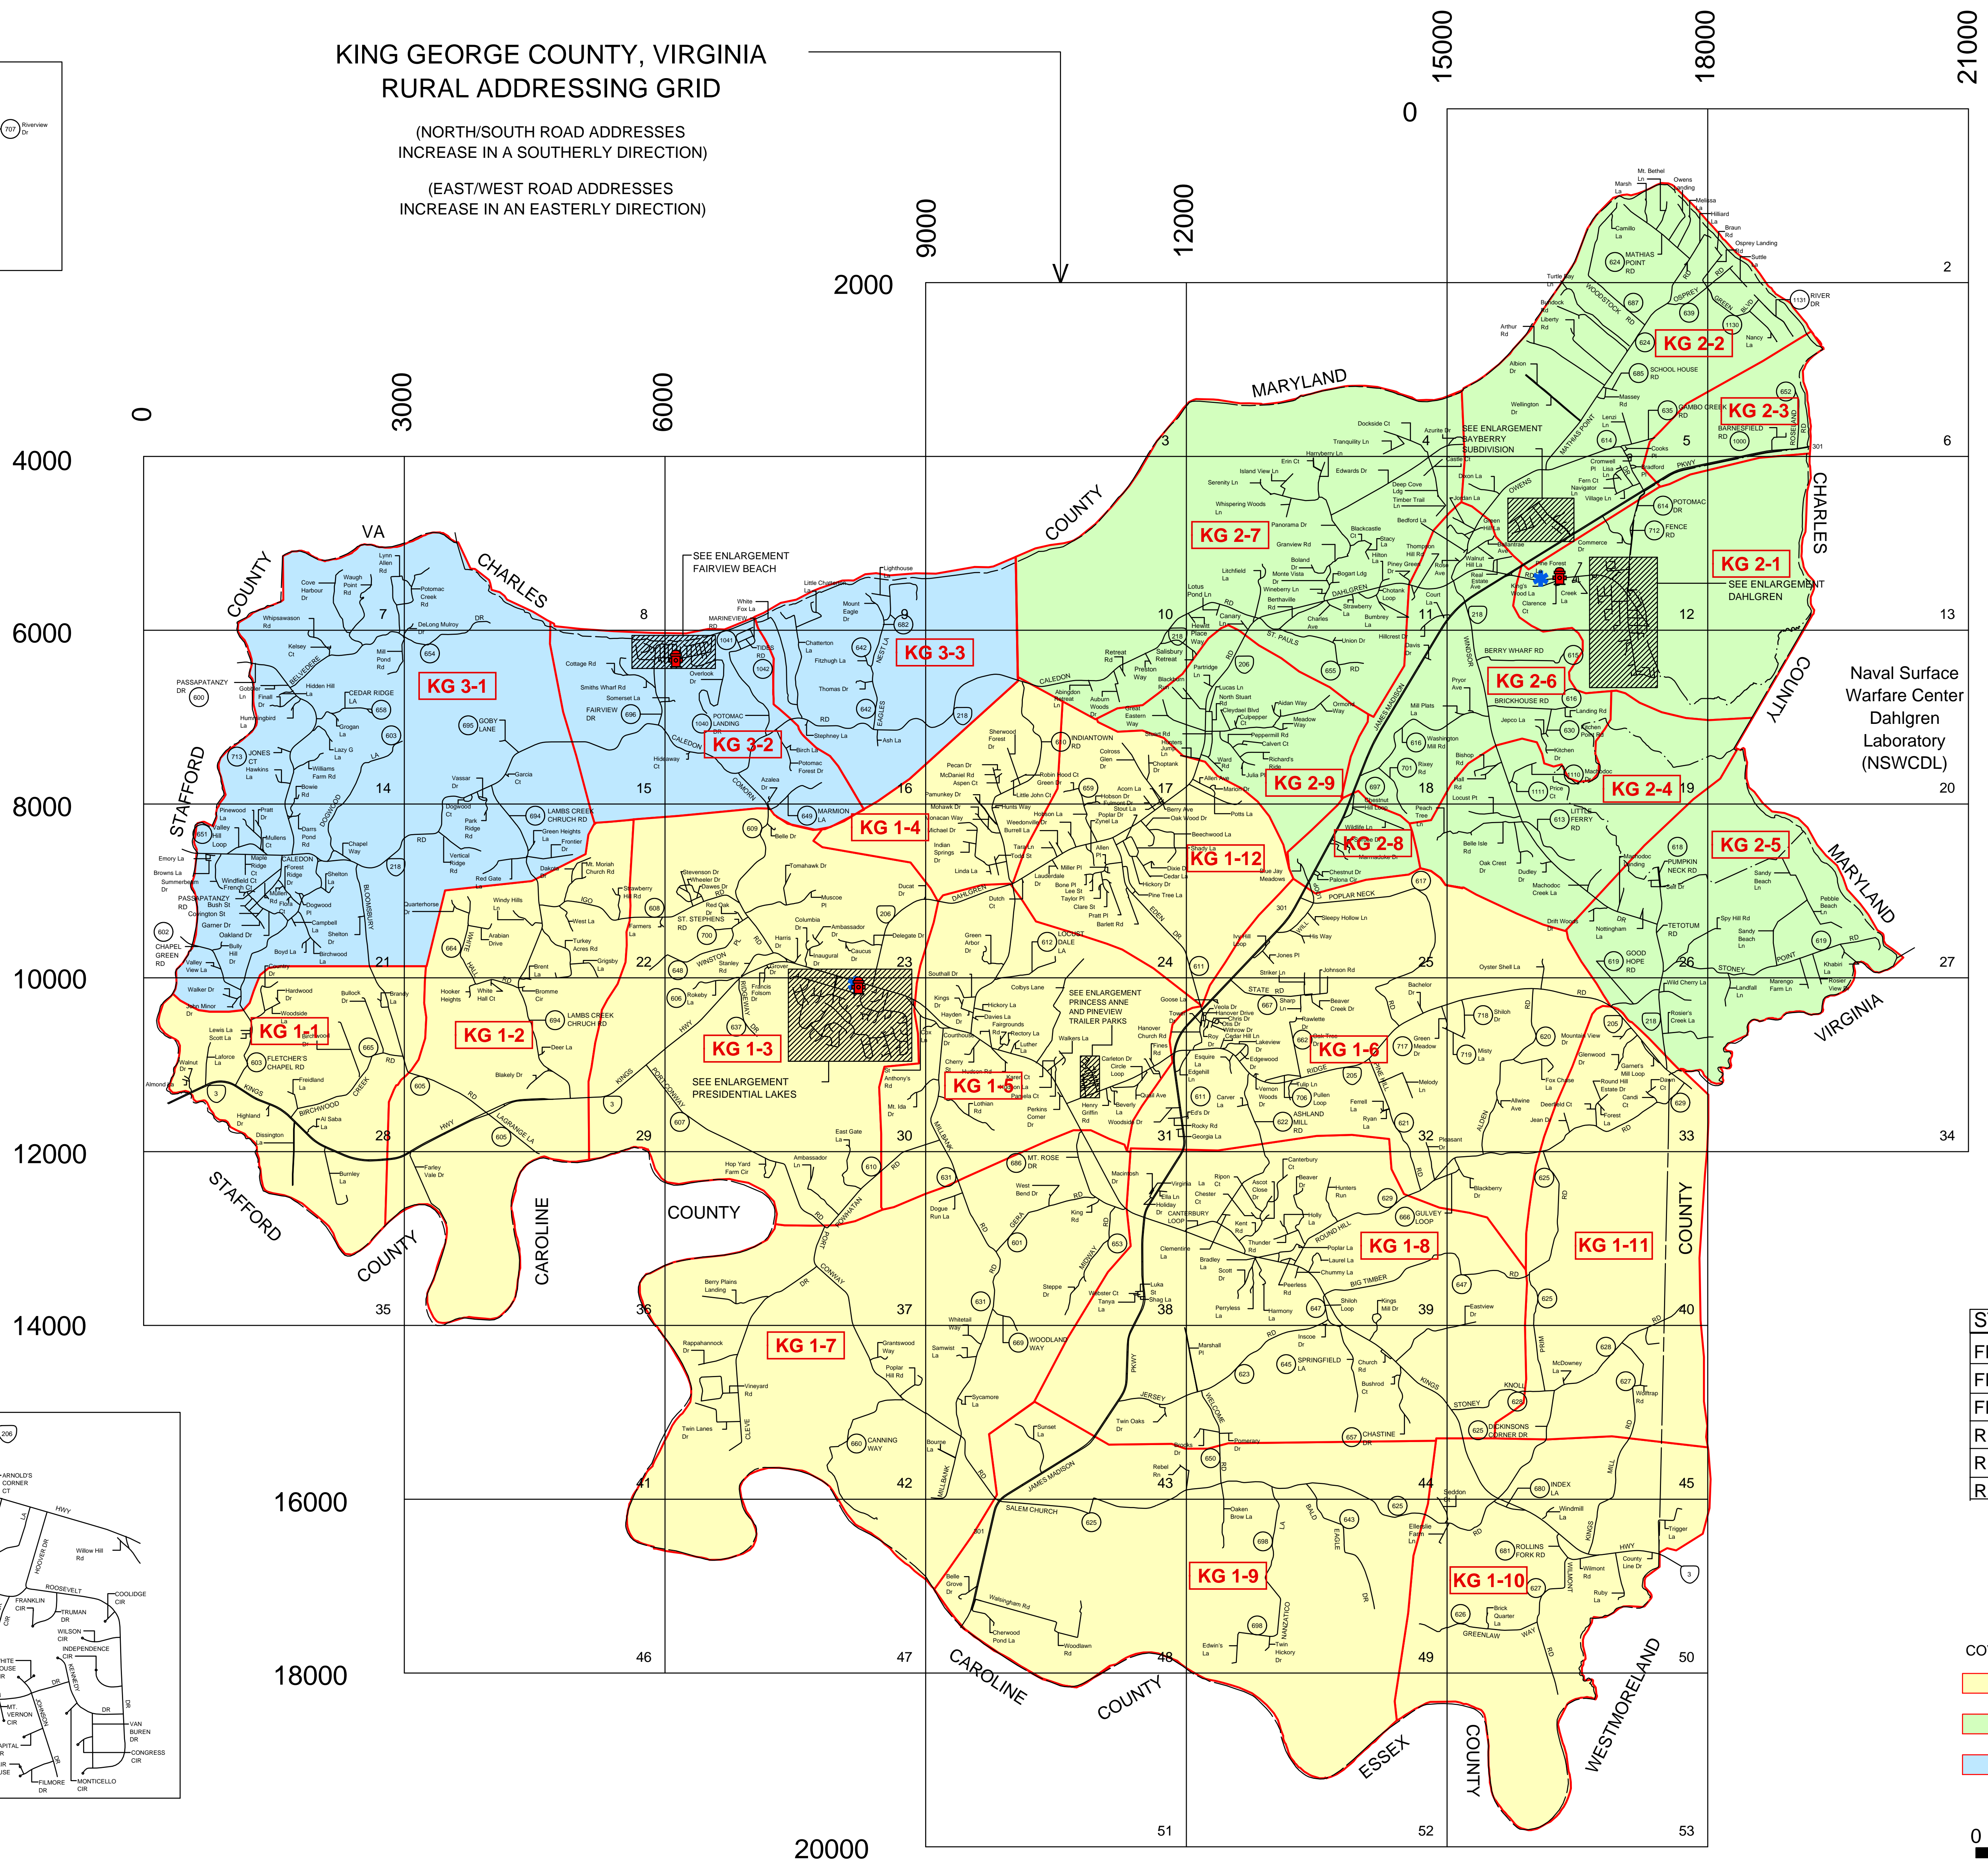

# KING GEORGE COUNTY, VIRGINIA RURAL ADDRESSING GRID

(NORTH/SOUTH ROAD ADDRESSES  
INCREASE IN A SOUTHERLY DIRECTION)  
  
(EAST/WEST ROAD ADDRESSES  
INCREASE IN AN EASTERLY DIRECTION)

### LEGEND

- HIGHWAY ROUTE SIGNS**
- 301 U.S. HIGHWAY
  - 3 VA PRIMARY HIGHWAY
  - 603 VA SECONDARY HIGHWAY

- BOUNDARIES**
- STATE LINE
  - COUNTY LINE
  - PARK LINE

STATION	AREA (sq. FT)
FIRE CO.1	8,240
FIRE CO.2	3,760
FIRE CO.3	6,260
RESCUE NO.1	4,250
RESCUE NO.2	2,350
RESCUE NO.2 SHED	2,320

- KING GEORGE COUNTY  
VIRGINIA**
- COVERAGE AREAS**
- ZONE 1
  - ZONE 2
  - ZONE 3
- STATION TYPE**
- FIRE STATION
  - RESCUE STATION