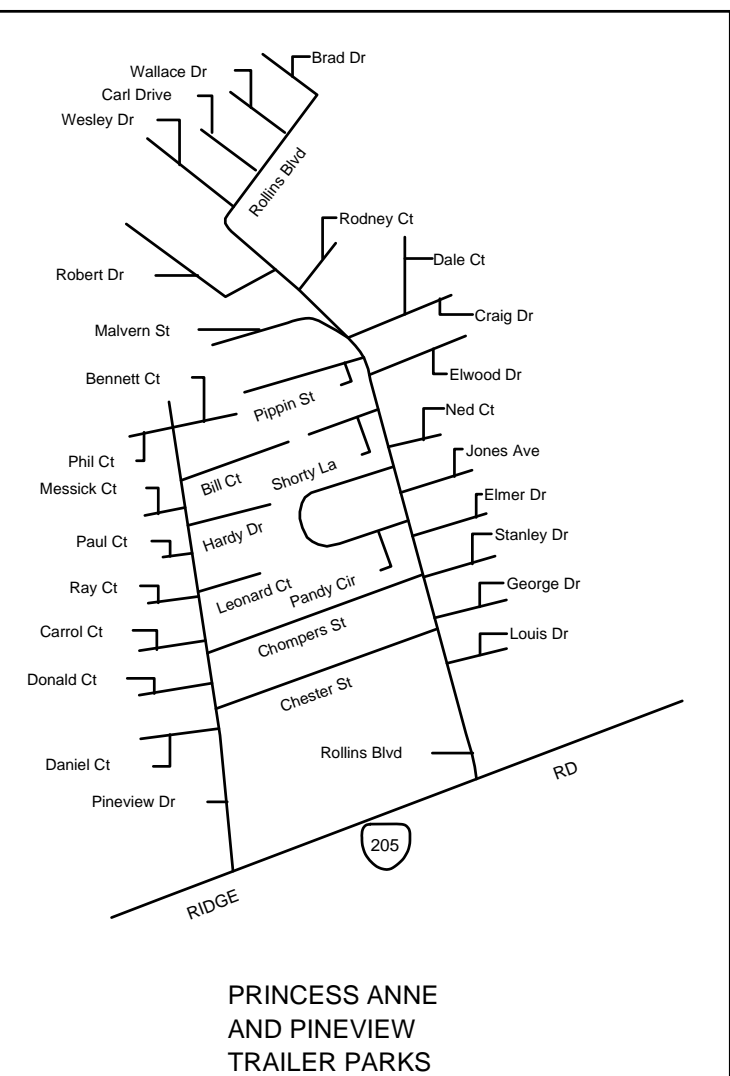

# KING GEORGE COUNTY, VIRGINIA RURAL ADDRESSING GRID

(NORTH/SOUTH ROAD ADDRESSES  
INCREASE IN A SOUTHERLY DIRECTION)  
  
(EAST/WEST ROAD ADDRESSES  
INCREASE IN AN EASTERLY DIRECTION)

### LEGEND

- HIGHWAY ROUTE SIGNS**
- 301 U.S. HIGHWAY
  - 3 VA PRIMARY HIGHWAY
  - 603 VA SECONDARY HIGHWAY

- BOUNDARIES**
- STATE LINE
  - COUNTY LINE
  - PARK LINE

STATION	AREA (sq. FT)
FIRE CO.1	8,240
FIRE CO.2	3,760
FIRE CO.3	6,260
RESCUE NO.1	4,250
RESCUE NO.2	2,350
RESCUE NO.2 SHED	2,320

- KING GEORGE COUNTY  
VIRGINIA**
- COVERAGE AREAS**
- ZONE 1
  - ZONE 2
  - ZONE 3
- STATION TYPE**
- FIRE STATION
  - RESCUE STATION