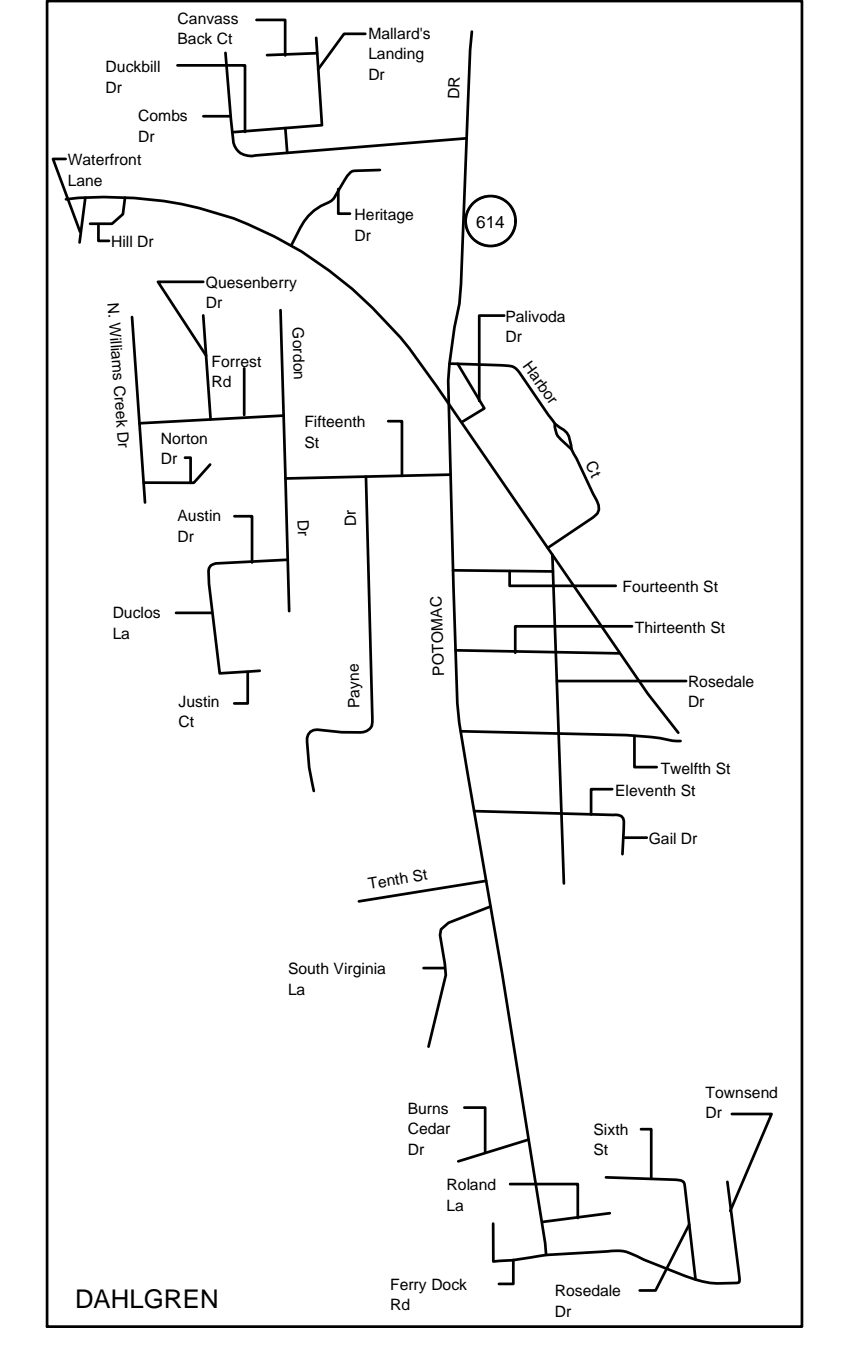

# KING GEORGE COUNTY, VIRGINIA RURAL ADDRESSING GRID

(NORTH/SOUTH ROAD ADDRESSES  
INCREASE IN A SOUTHERLY DIRECTION)  
  
(EAST/WEST ROAD ADDRESSES  
INCREASE IN AN EASTERLY DIRECTION)

### LEGEND

- HIGHWAY ROUTE SIGNS**
- 301 U.S. HIGHWAY
  - 3 VA PRIMARY HIGHWAY
  - 603 VA SECONDARY HIGHWAY

- BOUNDARIES**
- STATE LINE
  - COUNTY LINE
  - PARK LINE

STATION	AREA (sq. FT)
FIRE CO.1	8,240
FIRE CO.2	3,760
FIRE CO.3	6,260
RESCUE NO.1	4,250
RESCUE NO.2	2,350
RESCUE NO.2 SHED	2,320

- KING GEORGE COUNTY  
VIRGINIA**
- COVERAGE AREAS**
- ZONE 1
  - ZONE 2
  - ZONE 3
- STATION TYPE**
- FIRE STATION
  - RESCUE STATION