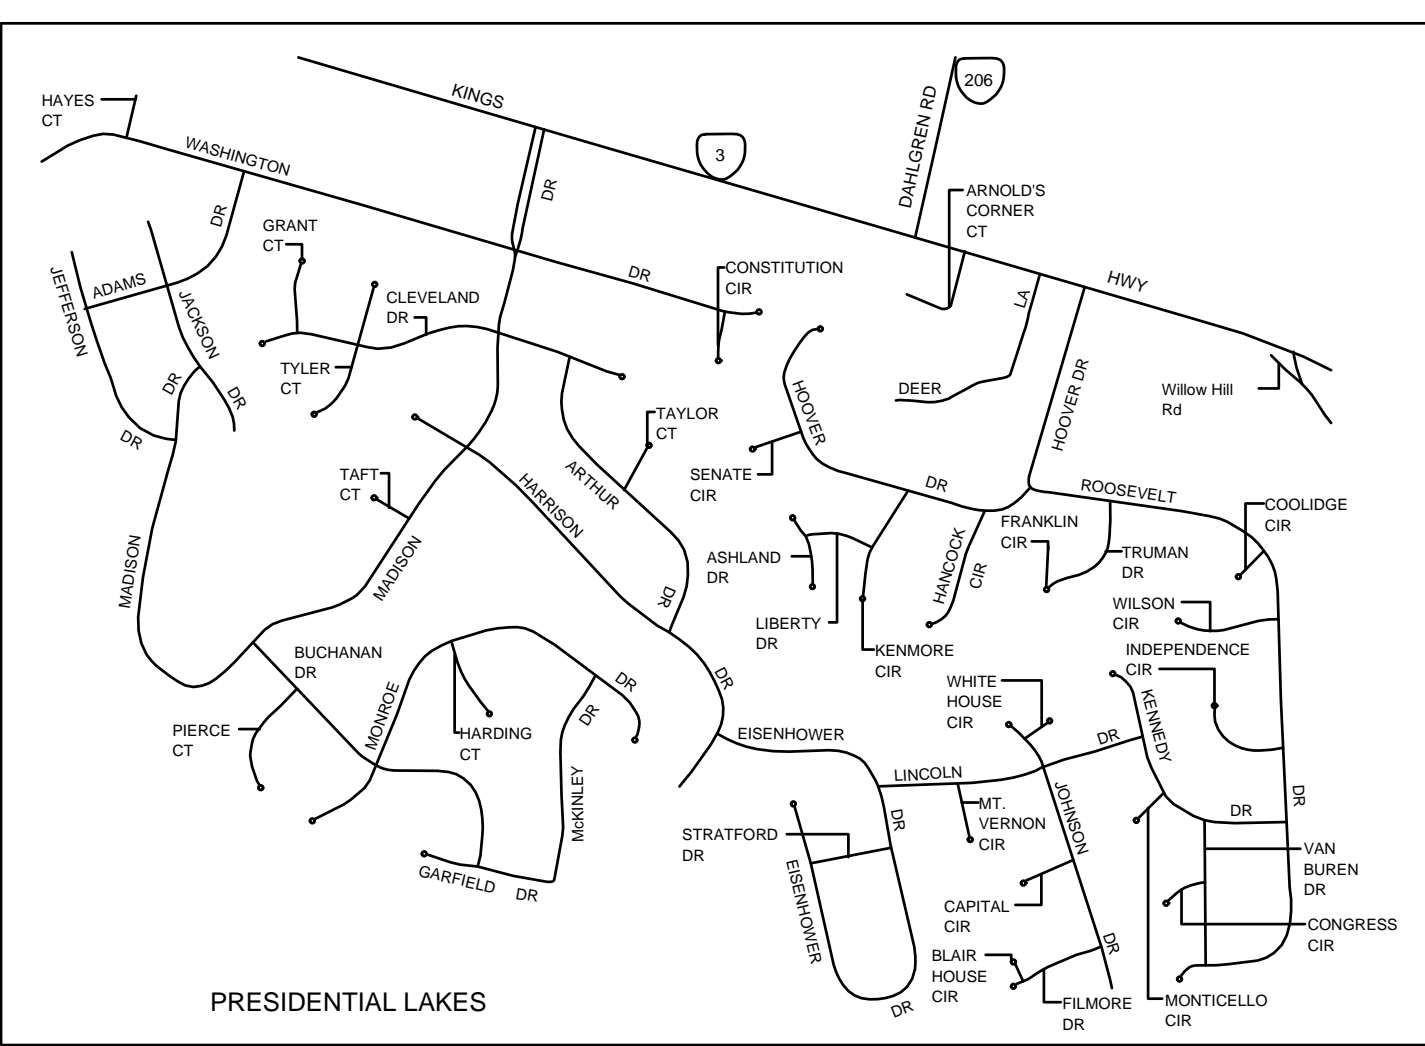

# KING GEORGE COUNTY, VIRGINIA RURAL ADDRESSING GRID

(NORTH/SOUTH ROAD ADDRESSES  
INCREASE IN A SOUTHERLY DIRECTION)  
  
(EAST/WEST ROAD ADDRESSES  
INCREASE IN AN EASTERLY DIRECTION)

### LEGEND

- HIGHWAY ROUTE SIGNS**
- 301 U.S. HIGHWAY
  - 3 VA PRIMARY HIGHWAY
  - 603 VA SECONDARY HIGHWAY

- BOUNDARIES**
- STATE LINE
  - COUNTY LINE
  - PARK LINE

STATION	AREA (sq. FT)
FIRE CO.1	8,240
FIRE CO.2	3,760
FIRE CO.3	6,260
RESCUE NO.1	4,250
RESCUE NO.2	2,350
RESCUE NO.2 SHED	2,320

- KING GEORGE COUNTY  
VIRGINIA**
- COVERAGE AREAS**
- ZONE 1
  - ZONE 2
  - ZONE 3
- STATION TYPE**
- FIRE STATION
  - RESCUE STATION