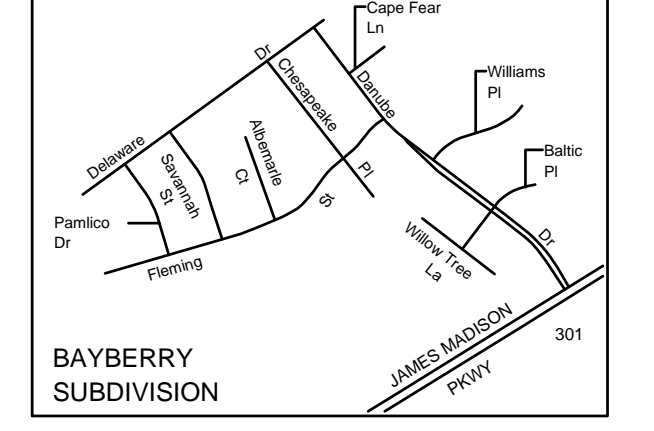

# KING GEORGE COUNTY, VIRGINIA RURAL ADDRESSING GRID

(NORTH/SOUTH ROAD ADDRESSES  
INCREASE IN A SOUTHERLY DIRECTION)  
  
(EAST/WEST ROAD ADDRESSES  
INCREASE IN AN EASTERLY DIRECTION)

### LEGEND

- HIGHWAY ROUTE SIGNS**
- 301 U.S. HIGHWAY
  - 3 VA PRIMARY HIGHWAY
  - 603 VA SECONDARY HIGHWAY

- BOUNDARIES**
- STATE LINE
  - COUNTY LINE
  - PARK LINE

STATION	AREA (sq. FT)
FIRE CO.1	8,240
FIRE CO.2	3,760
FIRE CO.3	6,260
RESCUE NO.1	4,250
RESCUE NO.2	2,350
RESCUE NO.2 SHED	2,320

- KING GEORGE COUNTY  
VIRGINIA**
- COVERAGE AREAS**
- ZONE 1
  - ZONE 2
  - ZONE 3
- STATION TYPE**
- FIRE STATION
  - RESCUE STATION