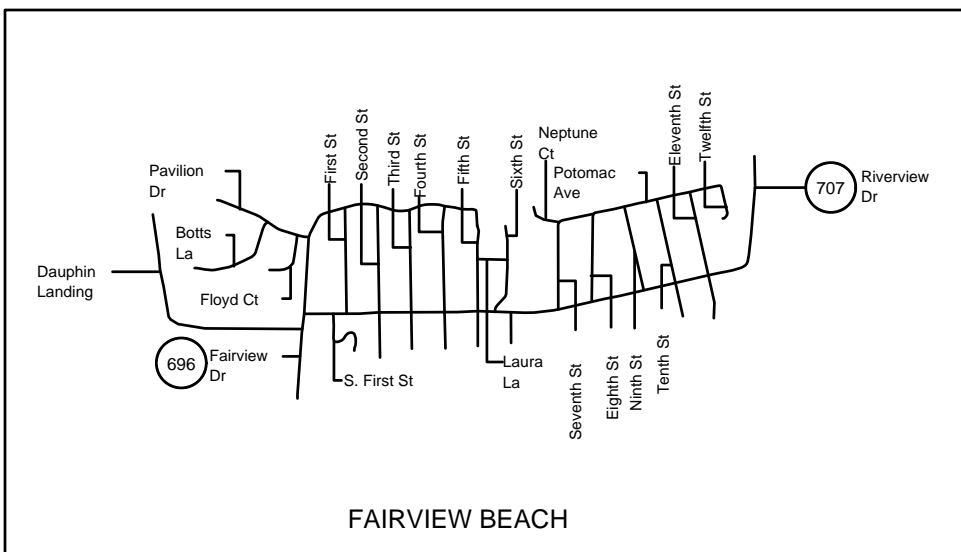

# KING GEORGE COUNTY, VIRGINIA RURAL ADDRESSING GRID

(NORTH/SOUTH ROAD ADDRESSES  
INCREASE IN A SOUTHERLY DIRECTION)  
  
(EAST/WEST ROAD ADDRESSES  
INCREASE IN AN EASTERLY DIRECTION)

### LEGEND

- HIGHWAY ROUTE SIGNS**
- 301 U.S. HIGHWAY
  - 3 VA PRIMARY HIGHWAY
  - 603 VA SECONDARY HIGHWAY

- BOUNDARIES**
- STATE LINE
  - COUNTY LINE
  - PARK LINE

STATION	AREA (sq. FT)
FIRE CO.1	8,240
FIRE CO.2	3,760
FIRE CO.3	6,260
RESCUE NO.1	4,250
RESCUE NO.2	2,350
RESCUE NO.2 SHED	2,320

- KING GEORGE COUNTY  
VIRGINIA**
- COVERAGE AREAS**
- ZONE 1
  - ZONE 2
  - ZONE 3
- STATION TYPE**
- FIRE STATION
  - RESCUE STATION